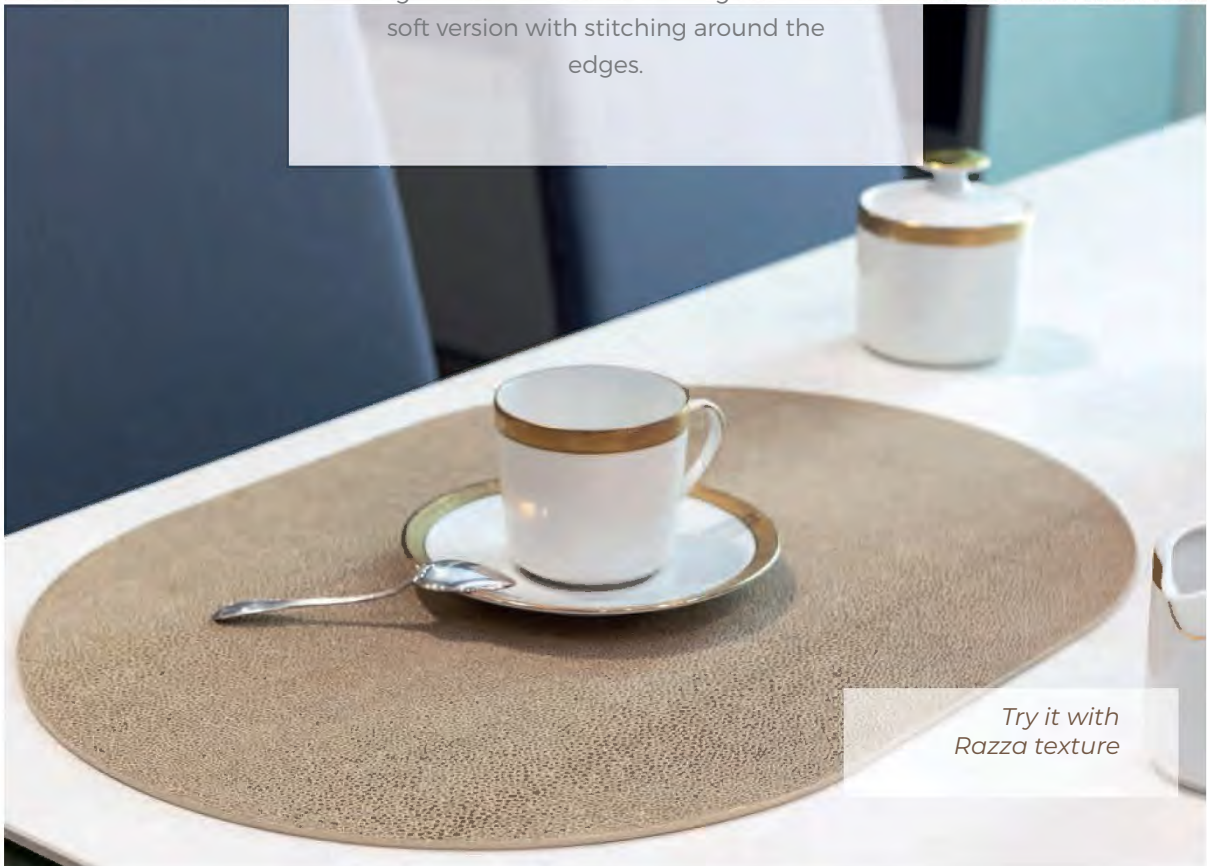

*Try it with
Razza texture*

Crafted from soft Foglizzo leather by expert craftsmen, these versatile vide-poches exemplify understated sophistication.

Placed on an entryway console or a bedroom dresser, it will keep loose change, jewellery, and small items ready for the next day. Available in four different sizes and two main shapes.