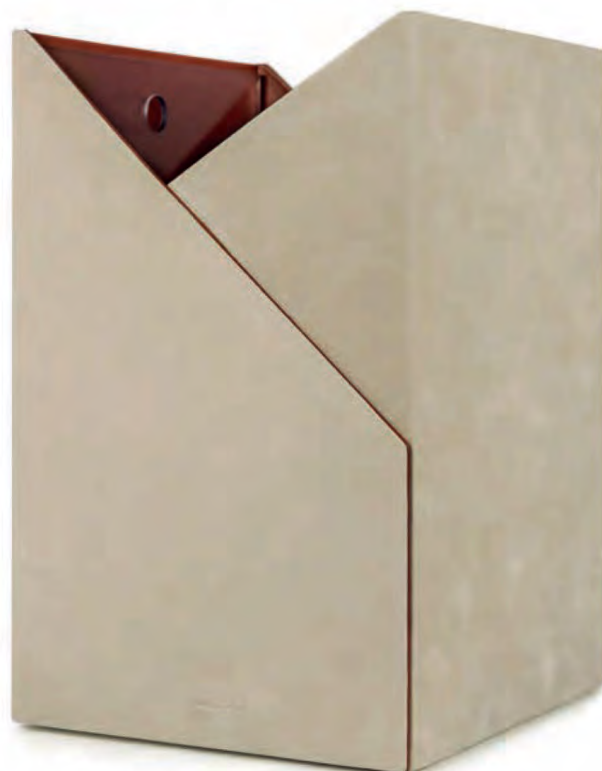

Exclusively handmade, it coordinates perfectly with the Fold collection accessories.

Fold Post it holder

CODE 0028DFUFPIQMABO
Size 9x9 h 3.5 cm | 3.5x3.5 h 1.3 inches

Fold Paper tray

CODE 0029DFBXPBRMABO

Size Large 24x24 h 34 cm | 9.5x9.5 h 14 inches

The wastebasket is a perfect match for the Fold collection desk accessories. Designed to fit under or beside the desk, this piece provides a quality paper-waste receptacle while preserving the luxurious look of the office. A clear plexiglass cover protects the interior of the basket.