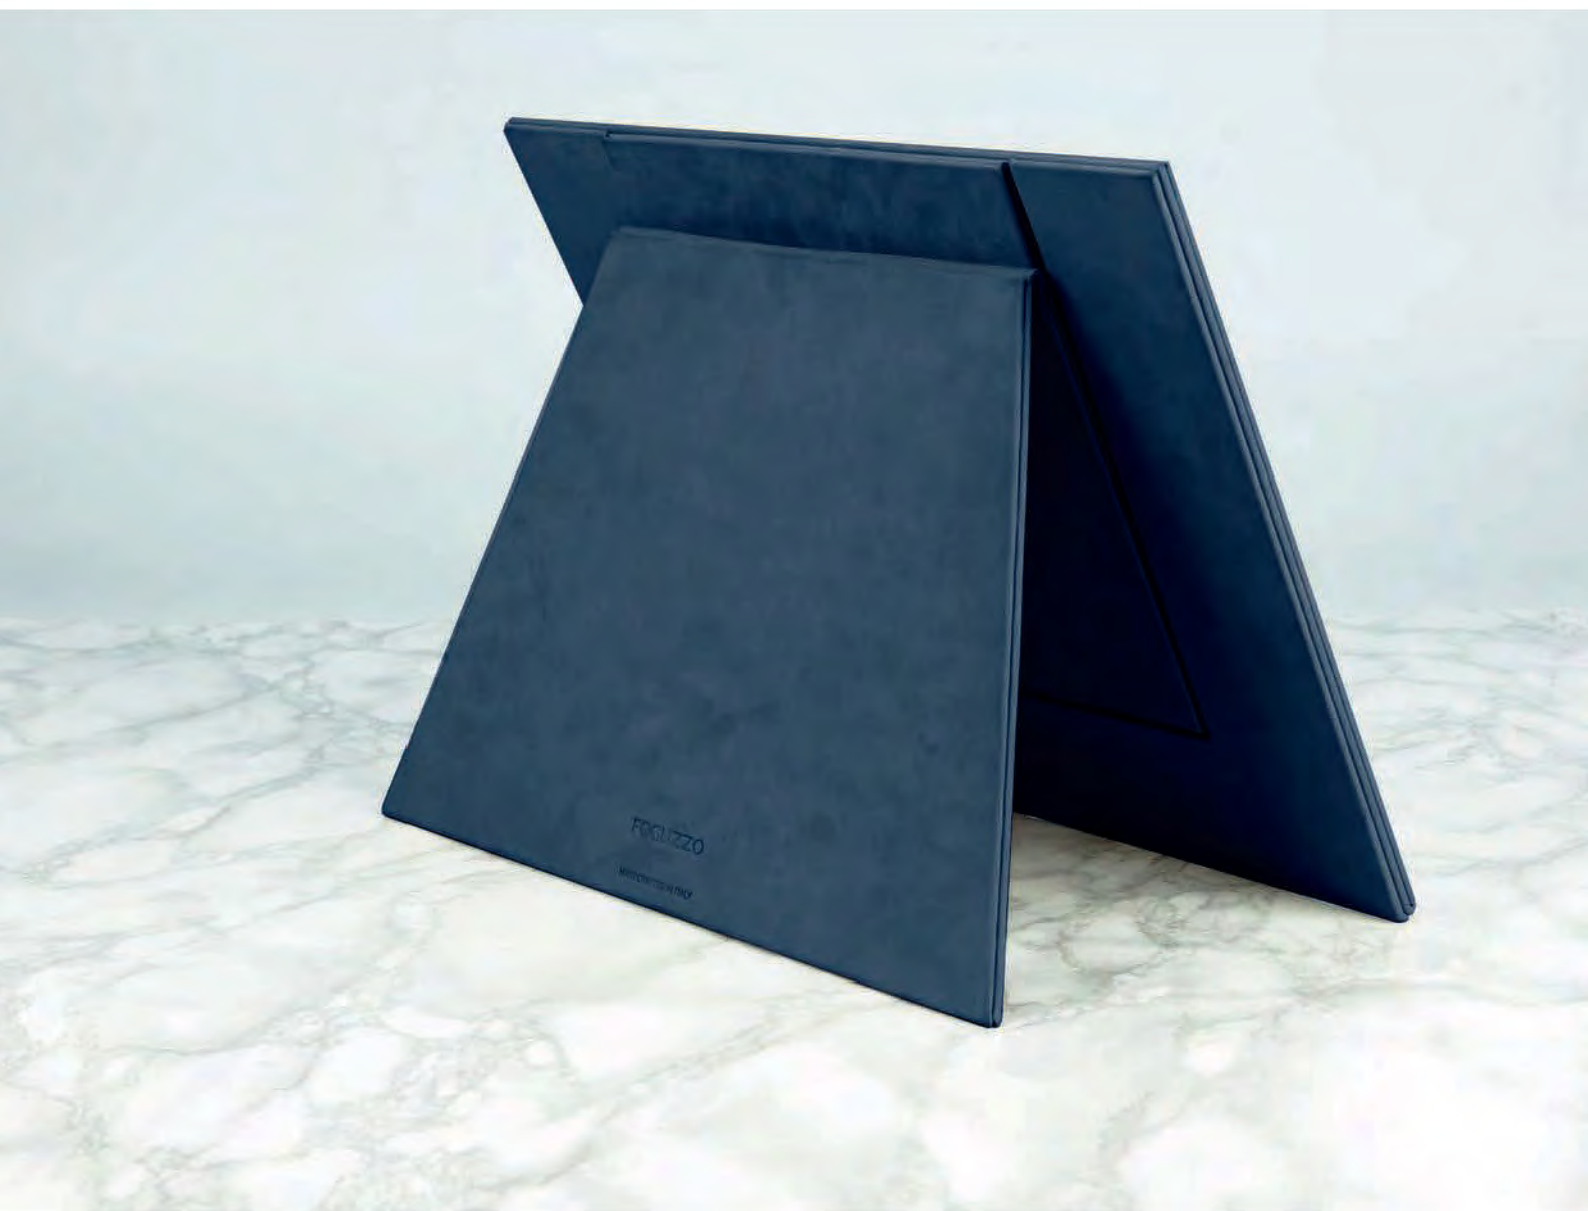

Size Large 29,5x1 h 24,5 cm | 11.x0.5 h 9.6 inches
CODE 0150DBCOCFRLABO

Size Small 21,5x1 h 16,5 cm | 8.4 x 0.5 h 6.4 inches
CODE 0151DBCOCFRSABO

This sophisticated picture frame is an elegant object that fit in any ambiance. Modern elegance and traditional craftsmanship harmoniously coexist in this essential design. The frame is upholstered with fine Foglizzo Nappa leather and velvety nubuck.