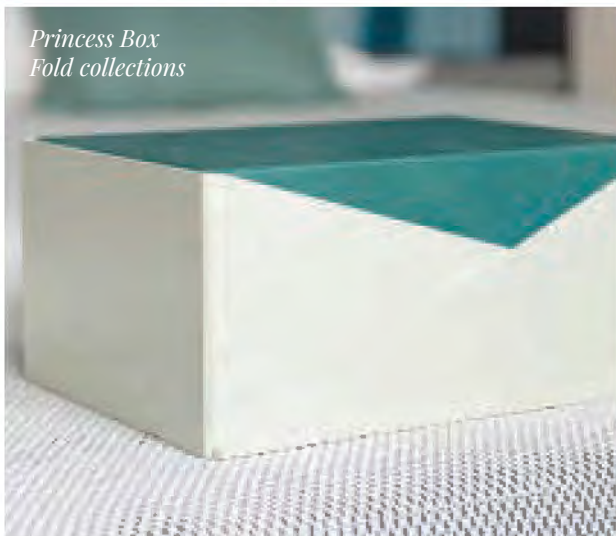

*Linen cushion
Cashemre & Leather*