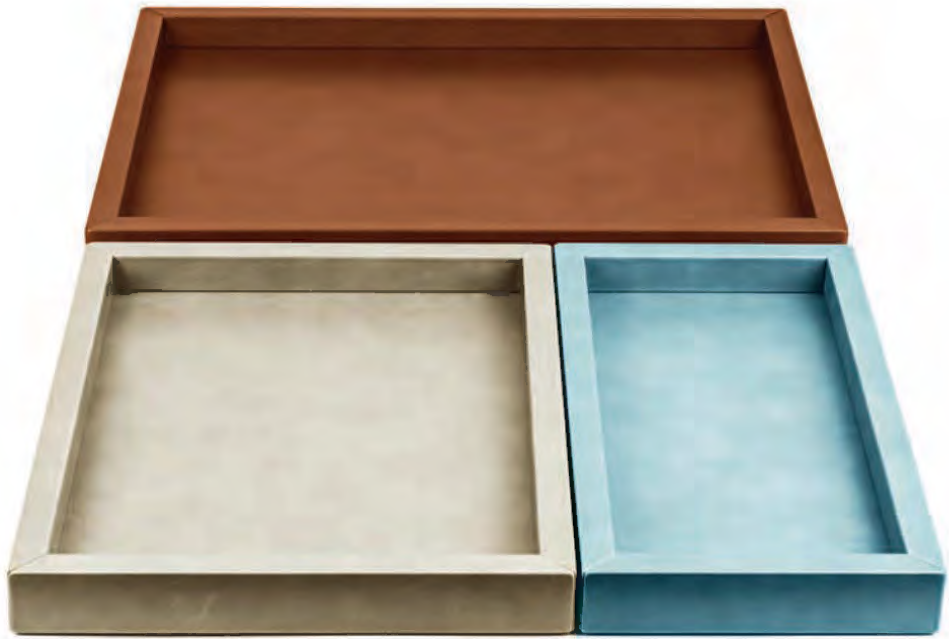

*Twist Basket
Pure collection*

*Linen cushion
Cashemre & Leather*

*Princess Box
Fold collections*

*Isotta Placemat
Pure collection*

Brass collection Frame & Tissue box

PURE

Foglizzo offers a wide range of leathers in different finishings, colours and designs; each item can be customized in order to satisfy customers needs. Our sales team will help you finding the best solution for your project. For any kind of information about quotes, timing, care instructions and product development please contact your area sales account or our headquarters.

Karamazov

STOCKABLE TRAYS

Size Large 45x35 h 3,5 cm | 17.7x13.7 h 1.3 inches code 0001DSVAIMRLABO

Size Medium 35x27 h 3,5 cm | 13.7x10 h 1.3 inches code 0002DSVAIMRMABO

Size Small 35x17,5 h 3,5 | 13.7x6.8 h 1.3 inches code 0003DSVAIMRSABO

Elegant in a living room to display objects or in the dining room to serve drinks and hors d'oeuvres, this rectangular tray is handmade of Foglizzo leather and will complement any decor with its modern and refined style.