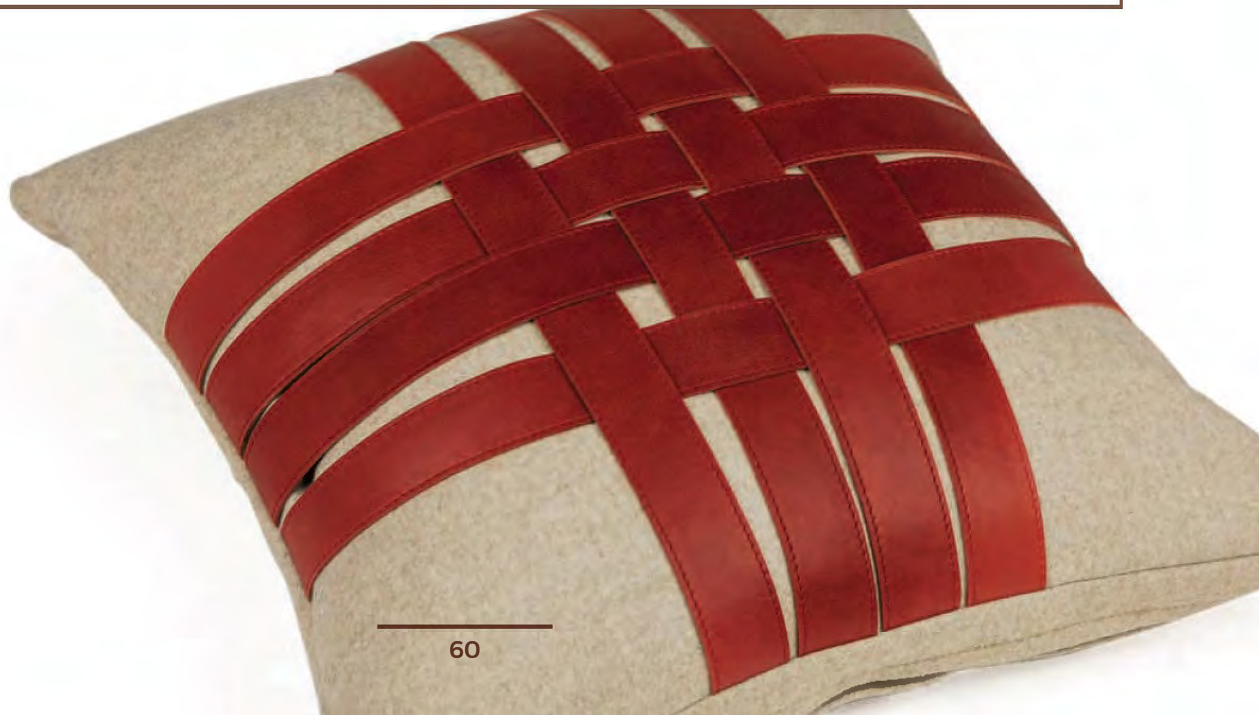

Paesana

LEATHER AND 100% cashmere

Size Large 50x50 cm | 19.6 x 19.6 inches
CODE 0141LPCUCUQLHCO

Size Medium 40x40 cm | 15.7 x 15.7 inches
CODE 0142LPCUCUQMHCO